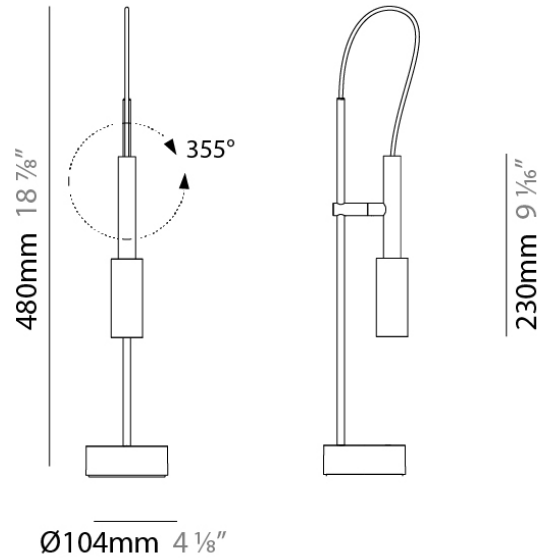

TUBINO SURFACE

D82333-CHA

GENERAL

Series: Tubino
 Brand: Panzeri
 Division: Design
 Mounting Type: Surface
 Mounting Location: Ceiling
 Subcategory: Spots

PHYSICAL

Shape: Cylinder
 Diameter (mm): 40
 Diameter (in): 1 4/7
 Height (mm): 230
 Height (in): 9 1/16
 Extension (mm): 150
 Extension (in): 5 7/8
 Light Distribution: Adjustable / Direct
 Weight (kg): 0.62
 Weight (lbs): 1.37
 Diffuser: Polycarbonate - Opal
 Fixture Material: Aluminum Die Cast

PROJECT	
TYPE	
NOTES	
QUANTITY	
DATE	

GENERAL

Series: Tubino
 Subseries: Tubino
 Brand: Panzeri
 Division: Design
 Mounting Type: Portable
 Mounting Location: Table
 Subcategory: Task

PHYSICAL

Shape: Cylinder
 Diameter (mm): 104
 Diameter (in): 4 1/8
 Height (mm): 480
 Height (in): 18 7/8
 Light Distribution: Adjustable / Direct
 Weight (kg): 1.42
 Weight (lbs): 3.13
 Diffuser: Opal - Polycarbonate
 Fixture Material: Aluminum / Brass / Steel

OPTICAL

Adjustability: Rotational 355°

RATINGS AND CERTIFICATIONS

Certified By: CSA Certified to UL and CSA Standards
 IP rating: IP20

PROJECT
TYPE
NOTES
QUANTITY
DATE

TUBINO PLUS PORTABLE

D84378-GRF

GENERAL

Series: Tubino
 Subseries: Tubino Plus
 Brand: Panzeri
 Division: Design
 Mounting Type: Portable
 Mounting Location: Table
 Subcategory: Task

PHYSICAL

Shape: Cylinder
 Diameter (mm): 104
 Diameter (in): 4 1/8
 Height (mm): 480
 Height (in): 18 7/8
 Light Distribution: Adjustable / Direct
 Weight (kg): 1.42
 Weight (lbs): 3.13
 Diffuser: Opal - Polycarbonate
 Fixture Material: Aluminum / Brass / Steel
 Cable Details: Bordeaux Cloth Cable