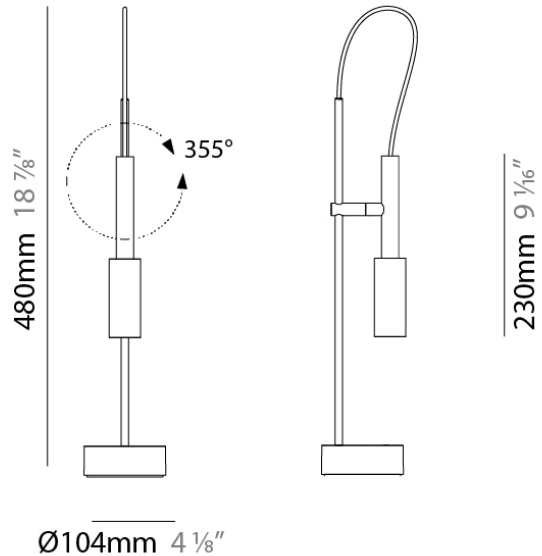

PROJECT
TYPE
NOTES
QUANTITY
DATE

TUBINO PLUS PORTABLE

D84378-GRF

GENERAL

Series: Tubino
Subseries: Tubino Plus
Brand: Panzeri
Division: Design
Mounting Type: Portable
Mounting Location: Table
Subcategory: Task

PHYSICAL

Shape: Cylinder
Diameter (mm): 104
Diameter (in): 4 1/8
Height (mm): 480
Height (in): 18 7/8
Light Distribution: Adjustable / Direct
Weight (kg): 1.42
Weight (lbs): 3.13
Diffuser: Opal - Polycarbonate
Fixture Material: Aluminum / Brass / Steel
Cable Details: Bordeaux Cloth Cable

ELECTRICAL

Lamp Type: LED
Input Wattage (W): 6.5
Dimming: Non-Dimmable
Driver Location: Inline Transformer Plug
Input Voltage (V): 120

LED

Color Temperature (°K): 2700
Max. Delivered Lumen (lm): 339
Nominal Lumen (lm): 475
CRI: >90 CRI
Lamp Life (hrs): 80000

OPTICAL

Adjustability: Rotational 355°

RATINGS AND CERTIFICATIONS

Certified By: CSA Certified to UL and CSA Standards
IP rating: IP20