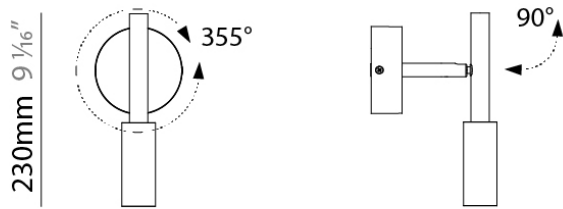

TUBINO SURFACE

D82333-CHA

GENERAL

Series: Tubino
 Brand: Panzeri
 Division: Design
 Mounting Type: Surface
 Mounting Location: Ceiling
 Subcategory: Spots

PHYSICAL

Shape: Cylinder
 Diameter (mm): 40
 Diameter (in): 1 4/7
 Height (mm): 230
 Height (in): 9 1/16
 Extension (mm): 150
 Extension (in): 5 7/8
 Light Distribution: Adjustable / Direct
 Weight (kg): 0.62
 Weight (lbs): 1.37
 Diffuser: Polycarbonate - Opal
 Fixture Material: Aluminum Die Cast

LED

Color Temperature (°K): 2700
 Max. Delivered Lumen (lm): 339
 Nominal Lumen (lm): 475
 CRI: >80 CRI
 Efficiency (%): 71.429
 Efficacy (lm/w): 57.69
 Lamp Life (hrs): 80000

OPTICAL

Adjustability: Rotational 355°; Tilt 90°

RATINGS AND CERTIFICATIONS

Certified By: CSA Certified to UL and CSA Standards
 IP rating: IP20

230mm 9 1/16"

Ø104mm 4 1/8"

150mm 5 7/8"

Ø40mm 1 9/16"

TUBINO PORTABLE

D84375-MBK

PROJECT	
TYPE	
NOTES	
QUANTITY	
DATE	

GENERAL

Series: Tubino
 Subseries: Tubino
 Brand: Panzeri
 Division: Design
 Mounting Type: Portable
 Mounting Location: Table
 Subcategory: Task

PHYSICAL

Shape: Cylinder
 Diameter (mm): 104
 Diameter (in): 4 1/8
 Height (mm): 480
 Height (in): 18 7/8
 Light Distribution: Adjustable / Direct
 Weight (kg): 1.42
 Weight (lbs): 3.13
 Diffuser: Opal - Polycarbonate
 Fixture Material: Aluminum / Brass / Steel